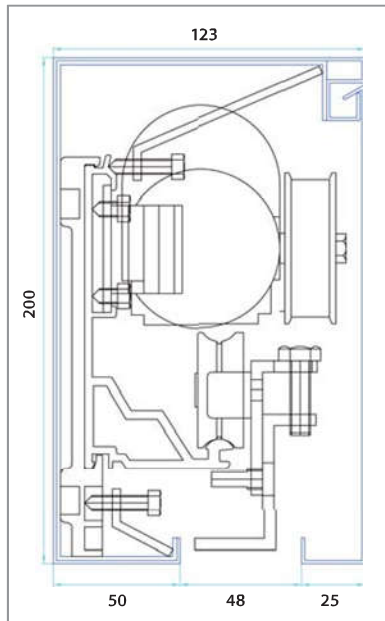

CT-803

▶ Cross section 단면도

▶ Features 특징

- Enclosed type (invaded in door frame)
- Features are the same as CT-803E S/D

- 문틀 내장형 타입
- CT-803E S/D와 동일

▶ Specification 제원

Description	Model	CT-803(Single)	CT-803(Double)
Power 전원		AC 220V(50~60 Hz), AC110V(option)	
Controller 컨트롤러		Micro-processing	
Motor 모터		DC 24V 90W(120W)	
Door weight 도어중량		Max, 120kg/150kg	Max, 100kg×2/130kg×2
Door width 도어 폭		Max. 6000mm	
Opening time 열림유지		0~99 sec(adjustable)	
Option 선택사양		UPS, Program switch Mechanical lock etc.	

Entrance door in building
건물출입문

Toilet door for the
handicapped
장애인 화장실

Entrance door for
the apartment
아파트 출입통제 자동문